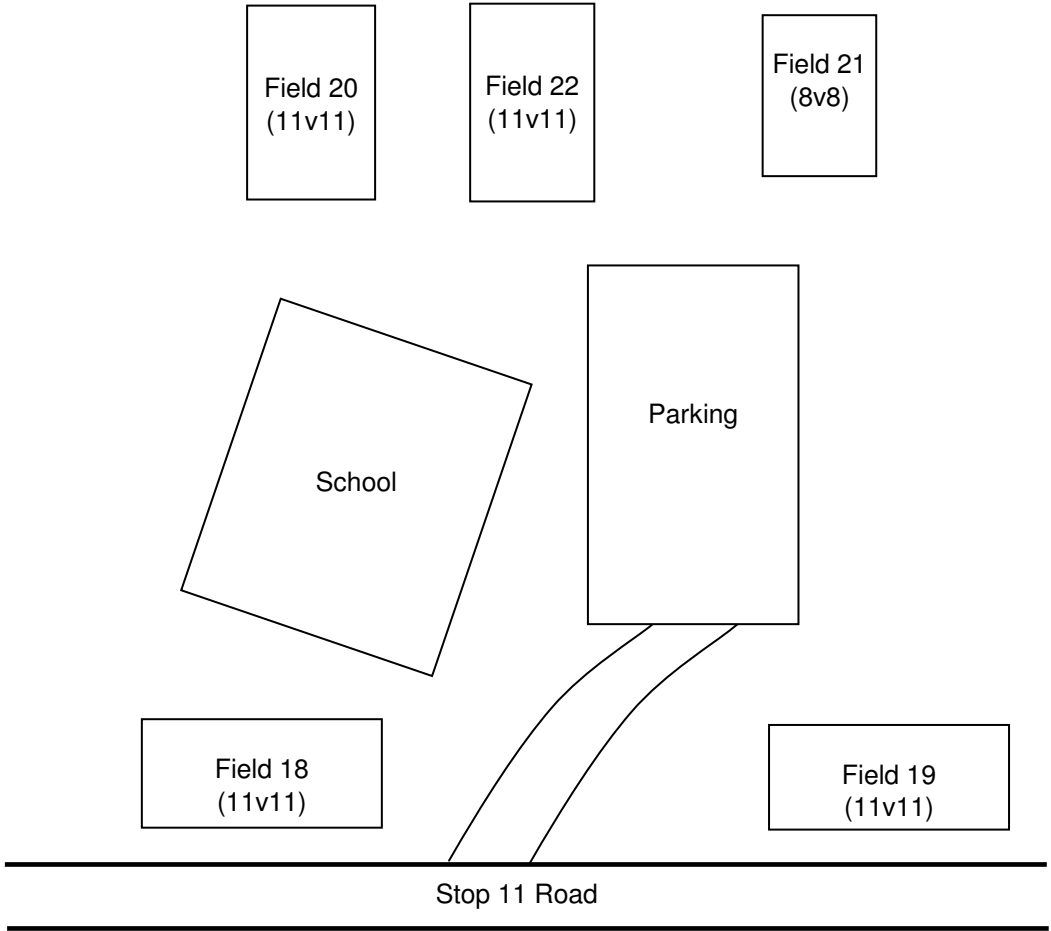

Siege 2009 St. Francis Soccer Club Field Layout

↓
North

**Mary Bryan Fields
4355 E. Stop 11 Road**