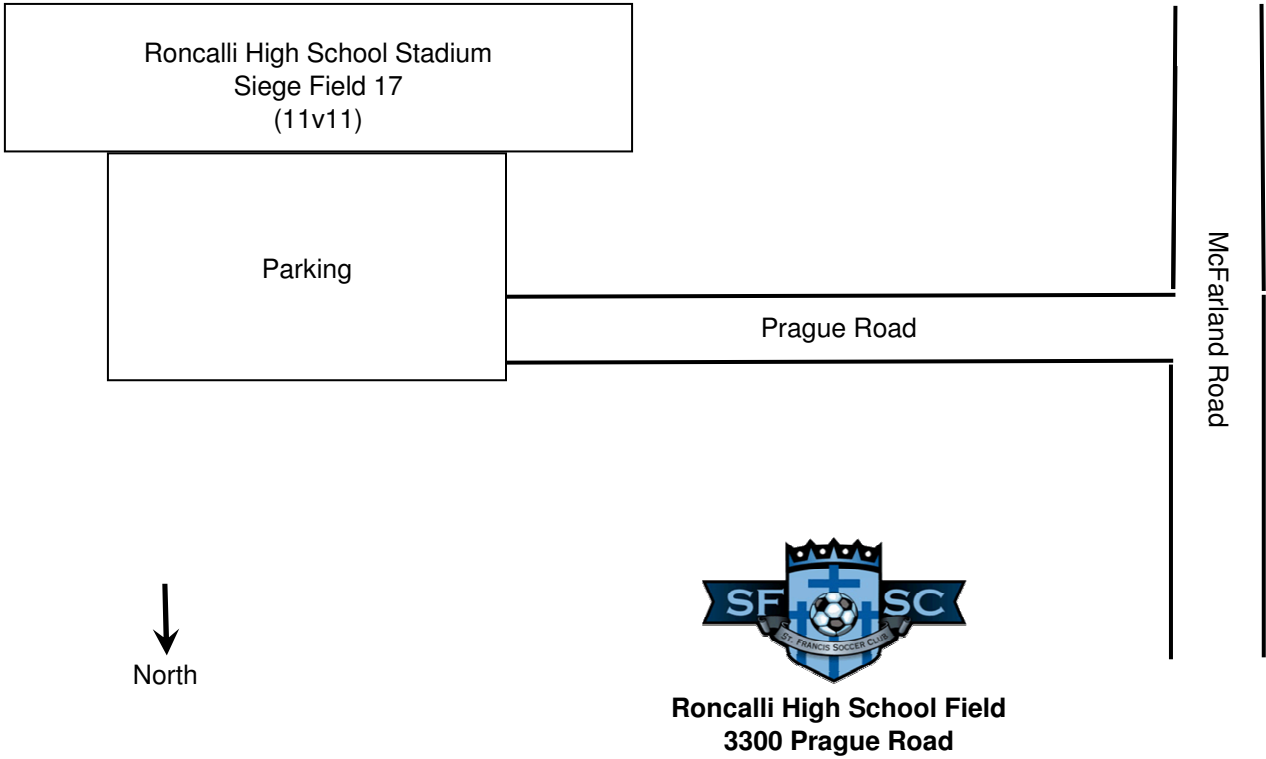

Siege 2009 St. Francis Soccer Club Field Layout

Roncalli High School Field
3300 Prague Road